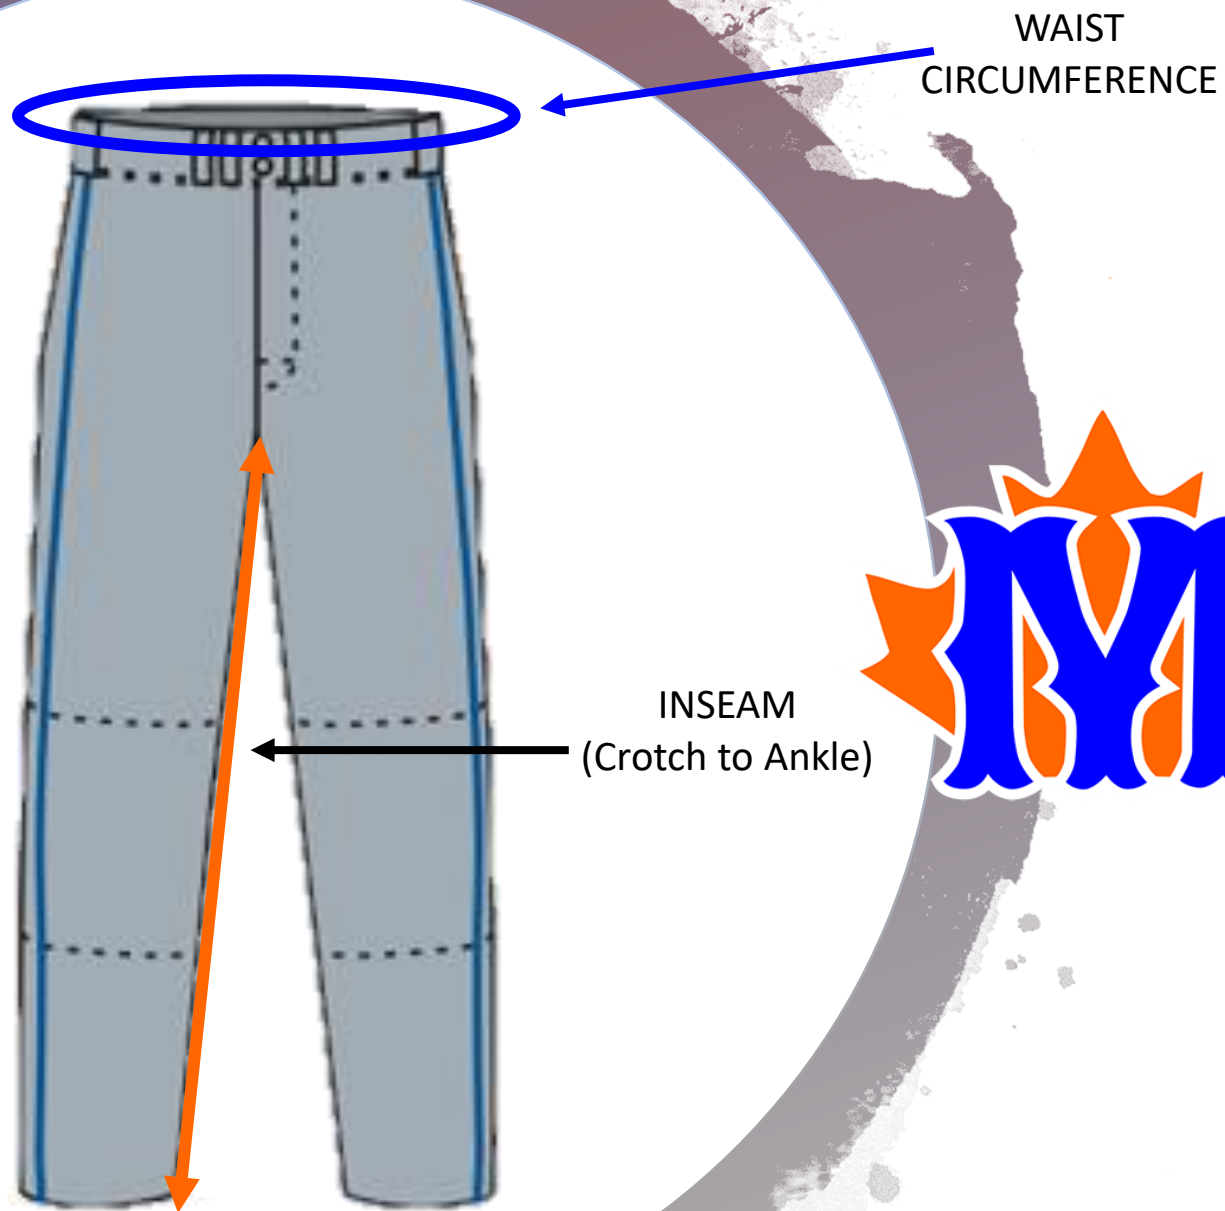

Youth

SIZE	WAIST	INSEAM
S	24"	19.5"
M	25"	22.5"
L	26"	24.5"
XL	28"	26.5"

Adult

SIZE	WAIST	INSEAM
XS	28"	28"
S	30.5"	30"
M	32"	31.5"
L	34"	32.5"
XL	37"	33.5"
2XL	40"	35"

MMBA NEW ERA Players Hat Sizes

Adult

SIZE	INCHES	CM
7	22"	55.8
7-1/8	22"-3/8	56.8
7-1/4	22"-3/4	57.7
7-3/8	23"-1/8	58.7
7-1/2	23"-1/2	59.6
7-5/8	23"-7/8	60.6
7-3/4	24"-1/4	61.5
7-7/8	24"-5/8	62.5
8	25'	63.5
8-1/8	25"-3/8	64.5
8-1/4	25"-3/4	65.4